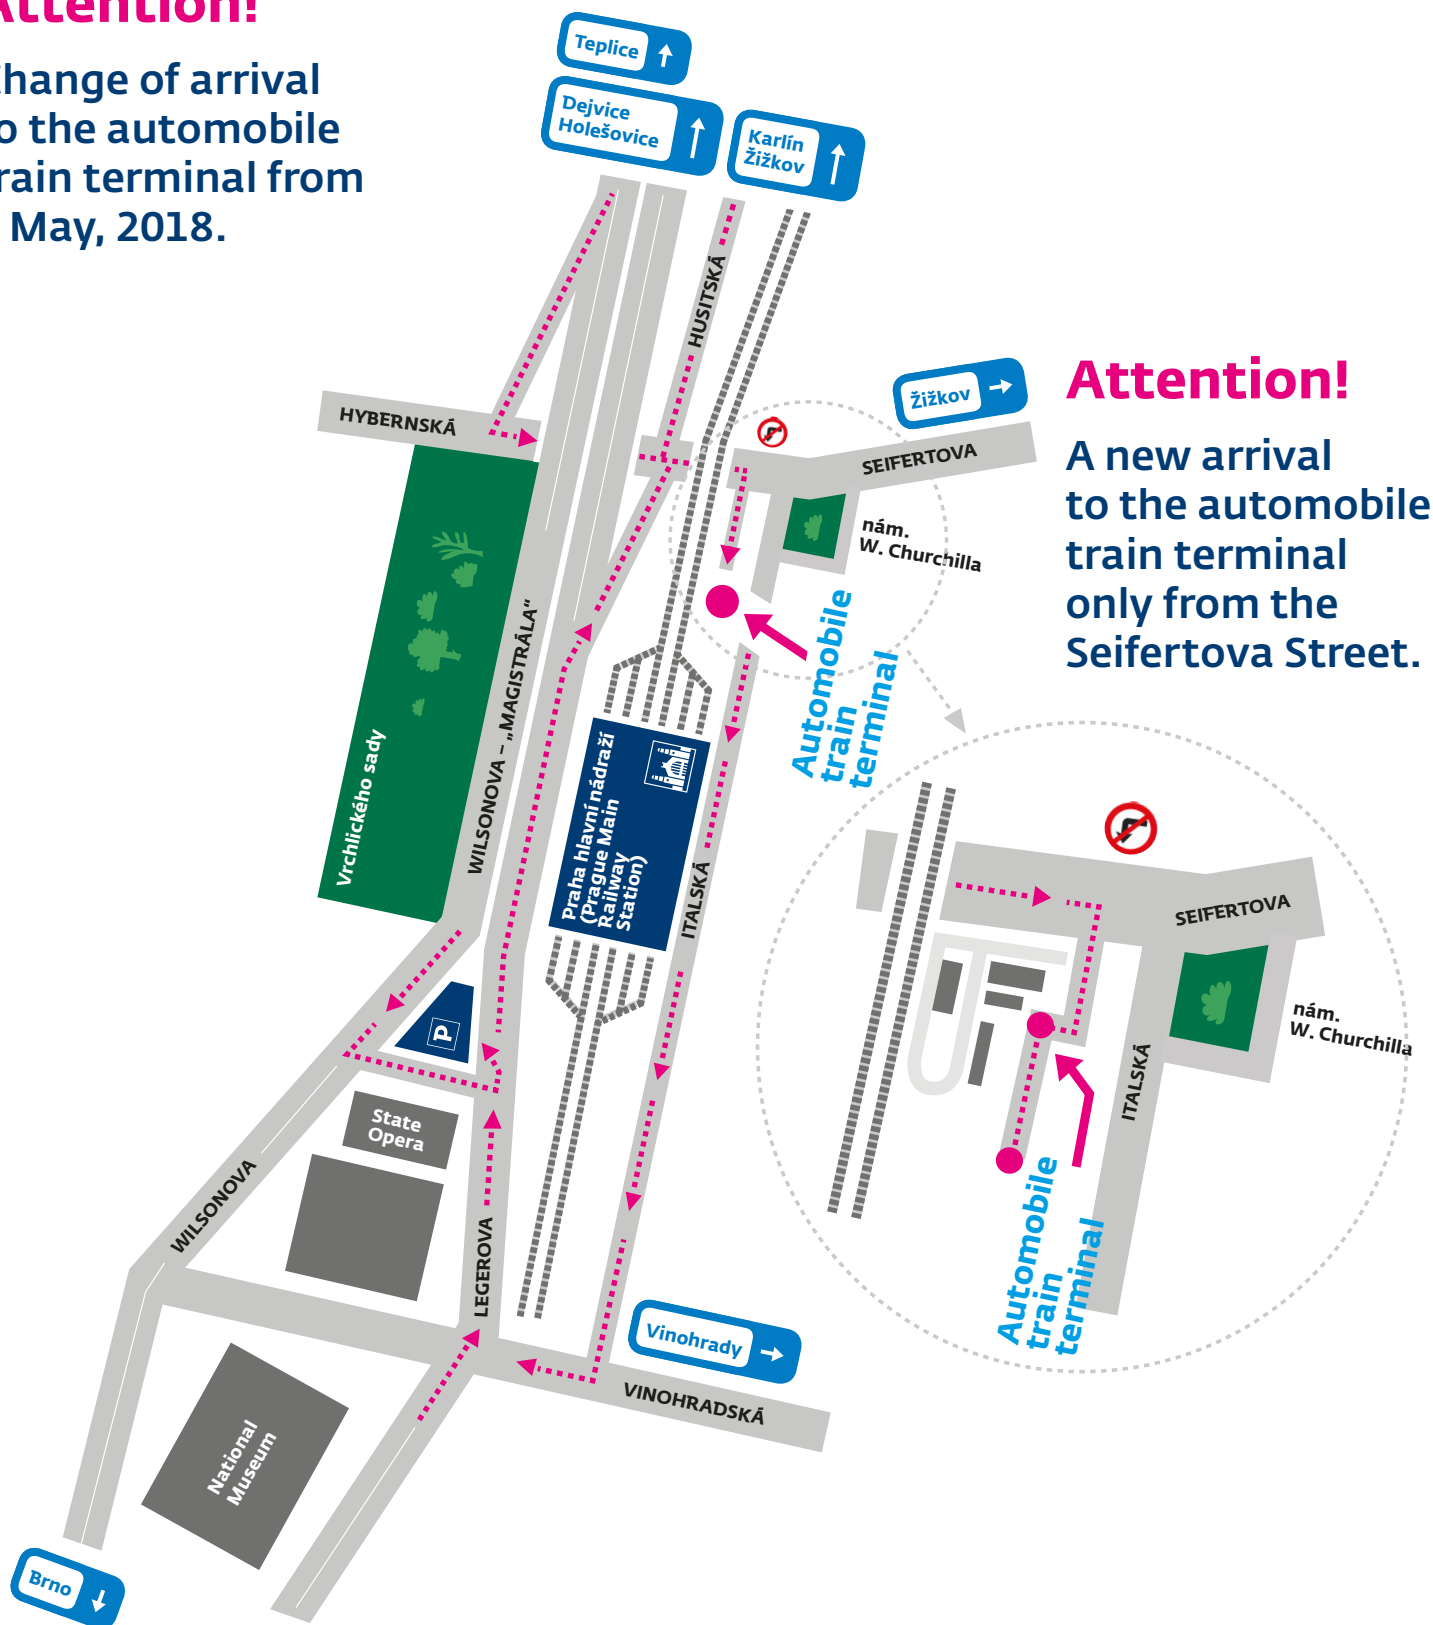

Attention!

Change of arrival to the automobile train terminal from 3 May, 2018.

Attention!

A new arrival to the automobile train terminal only from the Seifertova Street.

**ARRIVAL TO THE AUTOMOBILE
TRAIN TERMINAL PRAHA HL. N.**
GPS: 50.084704N, 14.439536E